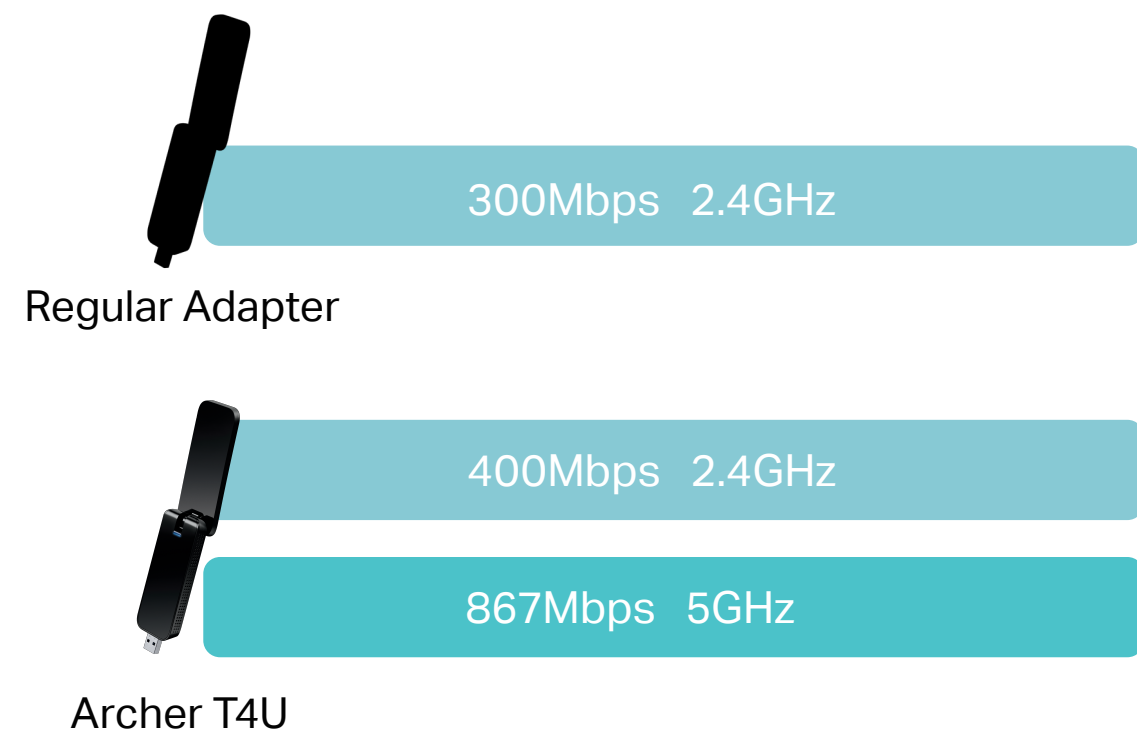

AC1300 High Gain Wireless MU-MIMO USB Adapter

Upgrade your Desktop or Laptop
with Advanced AC Wi-Fi

Archer T4U

Highlights

AC1300 Dual Band Wi-Fi

The Archer T4U receives Wi-Fi signals on two separate bands for all your online needs. Choose the 2.4GHz band for up to 400Mbps of surfing, emailing and social media, or switch to 5GHz for up to 867Mbps of gaming, HD streaming and large file downloads.

Beamforming for Stronger Connections

Even when your desktop or laptop is far away, beamforming concentrates the Wi-Fi signal towards your router to create stronger overall connections.

Features

Speed

- **Ultimate Wi-Fi** – Speeds with 867Mbps at 5GHz or 400Mbps at 2.4GHz band are ideal for HD streaming video, online gaming and large file downloads
- **MU-MIMO Technology** – Provides exceptional speed and performance even when multiple devices are connected to Wi-Fi
- **802.11ac Support** – Wi-Fi technology that is 3 times faster than 802.11n