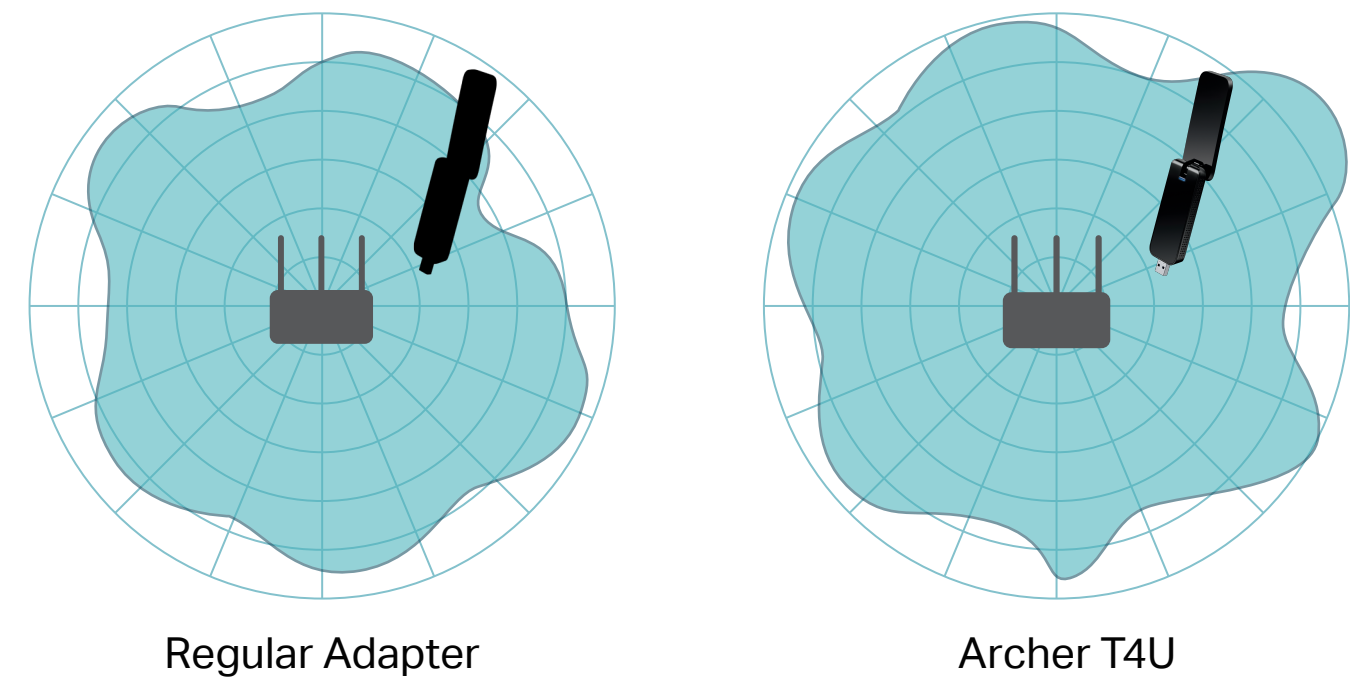

AC1300 High Gain Wireless MU-MIMO USB Adapter

Upgrade your Desktop or Laptop
with Advanced AC Wi-Fi

Archer T4U

Highlights

AC1300 Dual Band Wi-Fi

The Archer T4U receives Wi-Fi signals on two separate bands for all your online needs. Choose the 2.4GHz band for up to 400Mbps of surfing, emailing and social media, or switch to 5GHz for up to 867Mbps of gaming, HD streaming and large file downloads.

Beamforming for Stronger Connections

Even when your desktop or laptop is far away, beamforming concentrates the Wi-Fi signal towards your router to create stronger overall connections.

Features

Speed

- **Ultimate Wi-Fi** – Speeds with 867Mbps at 5GHz or 400Mbps at 2.4GHz band are ideal for HD streaming video, online gaming and large file downloads
- **MU-MIMO Technology** – Provides exceptional speed and performance even when multiple devices are connected to Wi-Fi
- **802.11ac Support** – Wi-Fi technology that is 3 times faster than 802.11n