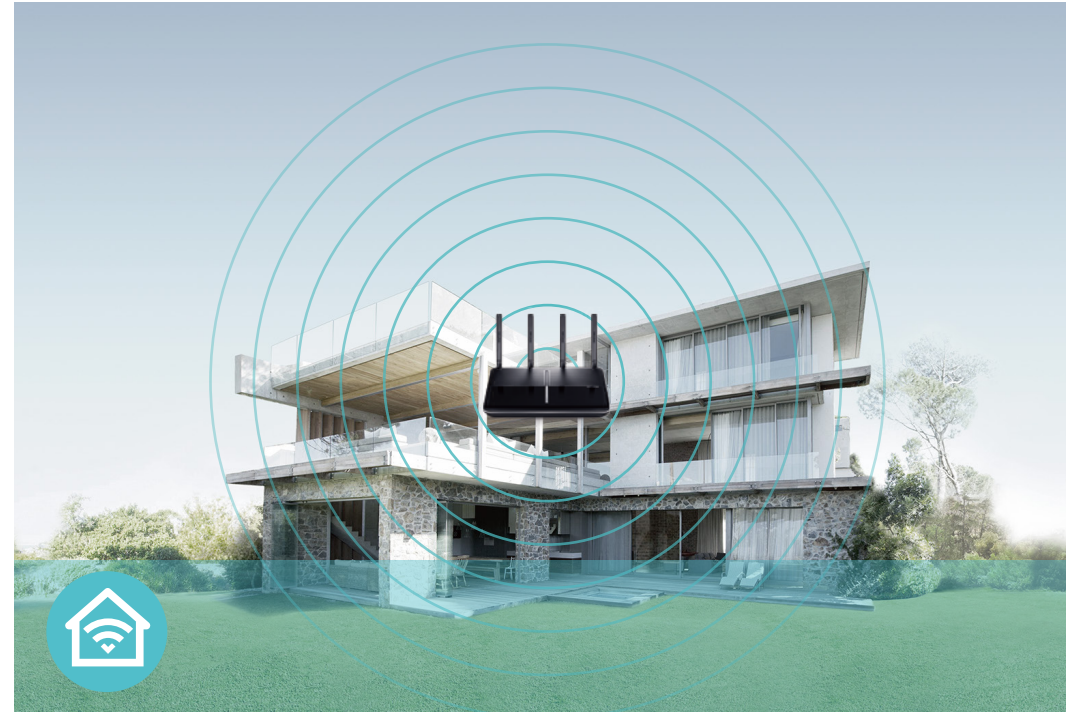

Smart Connect for Better Connections

Smart Connect technology surveys the Wi-Fi environment to intelligently assign devices to the best available band, balancing the network load to give each device optimized connection and throughput.

1.4GHz Dual-Core CPU + 2 Co-Processors

The Archer C3150 adds a dedicated processor for each band to manage Wi-Fi traffic, freeing up the router's 1.4GHz dual-core CPU to tackle more demanding tasks.

Features

Wi-Fi Range

- **Ultimate Range Wi-Fi** – 4 dual band detachable high-performance antennas with a high-powered amplifier ensure widespread Wi-Fi coverage and a stable connection
- **Wi-Fi with Beamforming** – Beamforming technology locates the connected devices and further improves the Archer C3150's range and the signal strength to each mobile device, delivering a more reliable and efficient wireless connection