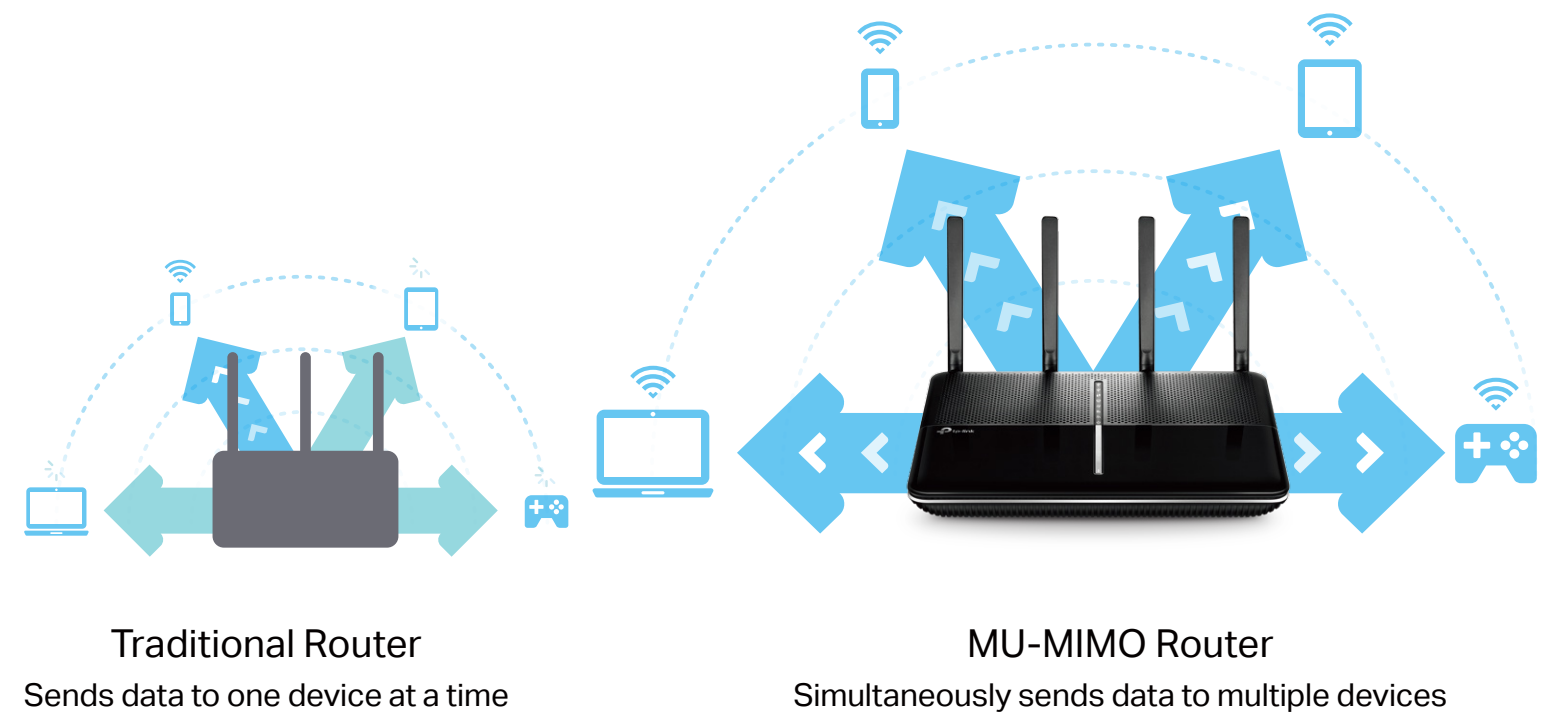

AC 3150 Wireless MU-MIMO Gigabit Router

The Next Wave 11ac
4-Stream Router

Archer C3150

Highlights

NitroQAM™* and 4-Stream for Maximum Wi-Fi Speed

Break the Wi-Fi speed limit of previous generation routers with NitroQAM™ and 4-stream technology powered by Broadcom, achieving speeds of 1000Mbps on the 2.4GHz band and 2167Mbps on the 5GHz band.

MU-MIMO for 4× Faster Connections

MU-MIMO technology serves up to four devices at once, reducing wait time, increasing Wi-Fi throughput for every device, and making each stream more efficient.

Highlights

Smart Connect for Better Connections

Smart Connect technology surveys the Wi-Fi environment to intelligently assign devices to the best available band, balancing the network load to give each device optimized connection and throughput.

1.4GHz Dual-Core CPU + 2 Co-Processors

The Archer C3150 adds a dedicated processor for each band to manage Wi-Fi traffic, freeing up the router's 1.4GHz dual-core CPU to tackle more demanding tasks.

Features