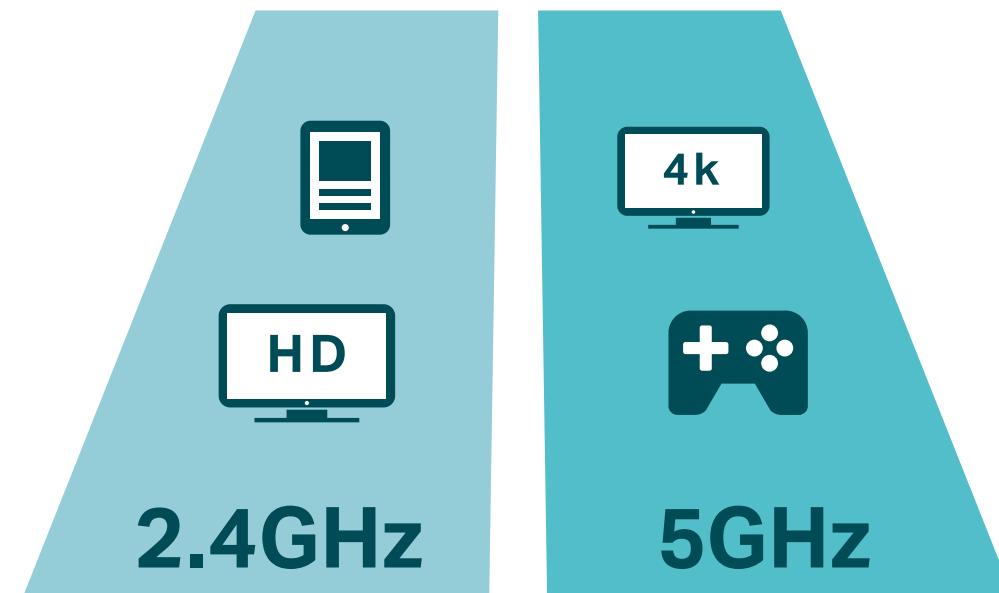

MU-MIMO for 4× Faster Connections

MU-MIMO technology serves up to four devices at once, reducing wait time, increasing Wi-Fi throughput for every device, and making each stream more efficient.

Highlights

Smart Connect for Better Connections

Smart Connect technology surveys the Wi-Fi environment to intelligently assign devices to the best available band, balancing the network load to give each device optimized connection and throughput.

Specifications

Hardware

- Ethernet Ports: 4 10/100/1000Mbps LAN Ports & 1 10/100/1000Mbps WAN Port
- USB Port: 1 USB 3.0 Port + 1 USB 2.0 Port
- Button: WPS Button, Reset Button, Wireless On/Off Button, LED On/Off Button, Power On/Off Button
- Antenna: 4 Dual Band Detachable Antennas
- External Power Supply: 12V/5A
- Dimensions (W x D x H): 10.4×7.8×1.5 in. (263.8×197.8×37.3mm)