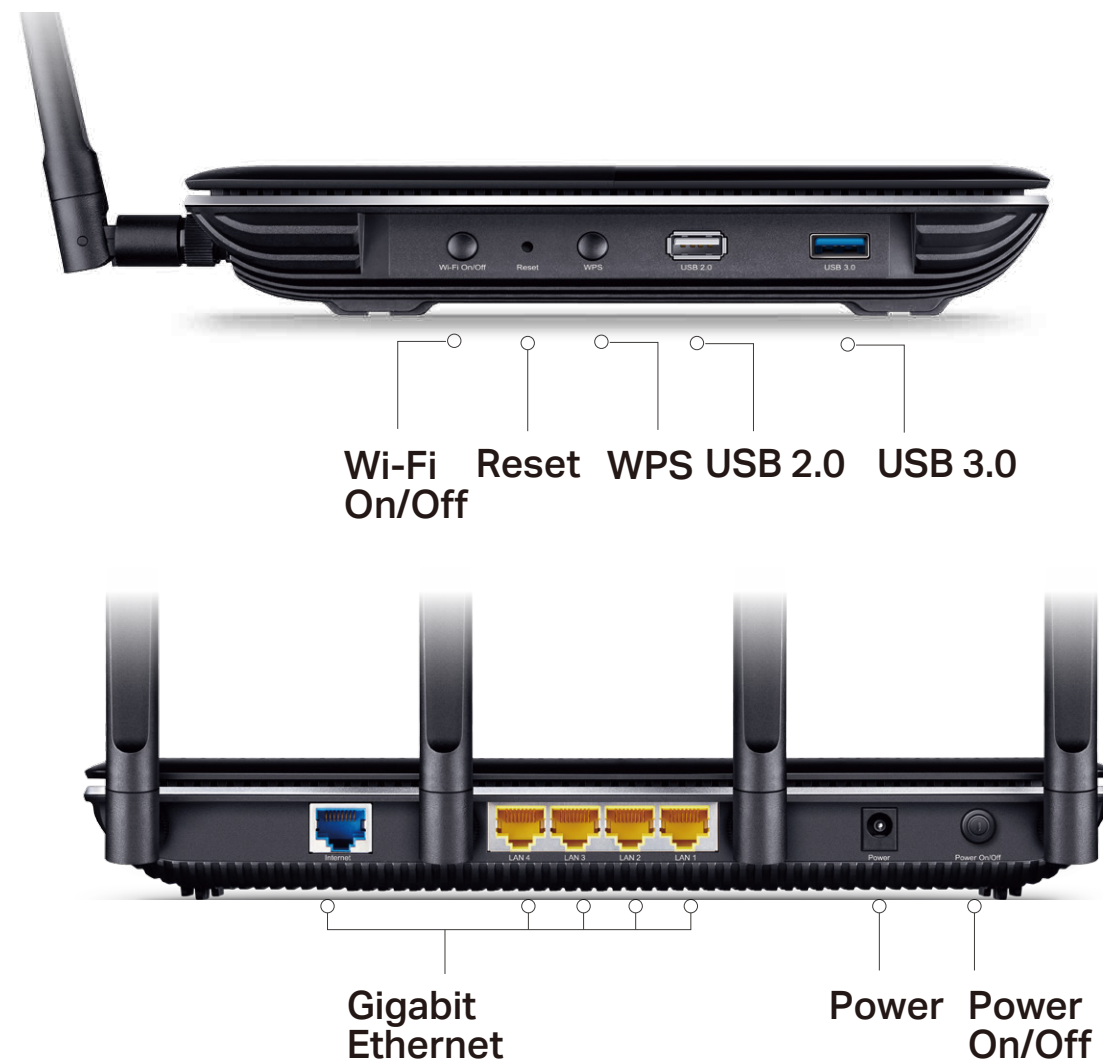

Security

- Guest Network – Keep your main network secure by creating a separate network for friends and visitors
- Access Control – Establish a whitelist or blacklist to allow or block certain devices from accessing the internet
- Parental Controls – Manage when and how connected devices can access the internet
- VPN Server – PPTP VPN and OpenVPN are supported, making it easy to set up a secure connection between your private network and the internet
- Encryptions for Secure Network – WPA-PSK/WPA2-PSK encryptions provide active protection against security threats

Easy Sharing

- Dual USB Ports for Fast Sharing – With one ultra-fast USB 3.0 port and one USB 2.0 port, you can access and share a printer as well as your files and media locally. Through the router's FTP server, you can also access your files and media from network devices remotely
- 10x Faster Transfer Speed – The USB 3.0 port provides up to 10x faster USB hard drive access than previous generation USB 2.0 connections
- Built-in Print Server – Allows wireless printing from multiple computers (works in conjunction with a USB printer)
- Built-in Media Server – Allows you to play music, watch videos and view photos from any device on your network

Specifications

Hardware

- Ethernet Ports: 4 10/100/1000Mbps LAN Ports & 1 10/100/1000Mbps WAN Port
- USB Port: 1 USB 3.0 Port + 1 USB 2.0 Port
- Button: WPS Button, Reset Button, Wireless On/Off Button, LED On/Off Button, Power On/Off Button
- Antenna: 4 Dual Band Detachable Antennas
- External Power Supply: 12V/5A
- Dimensions (W x D x H): 10.4×7.8×1.5 in. (263.8×197.8×37.3mm)