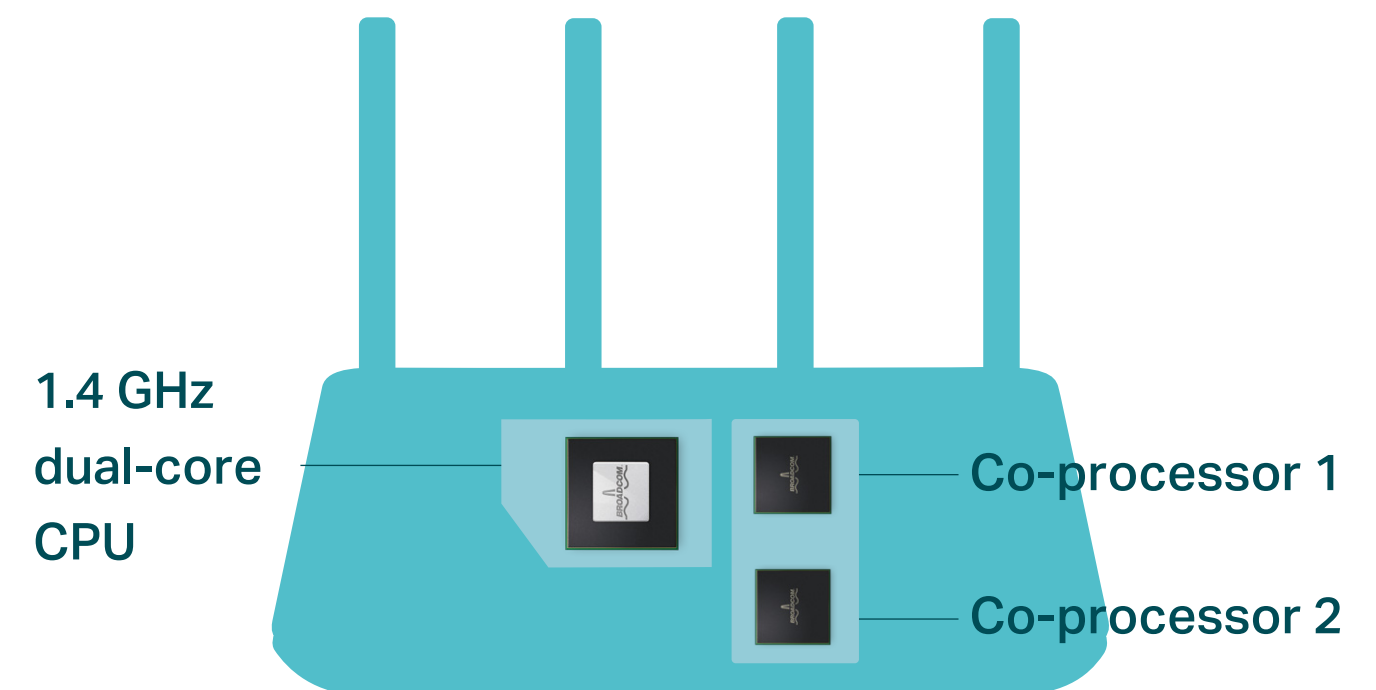

MU-MIMO for 4× Faster Connections

MU-MIMO technology serves up to four devices at once, reducing wait time, increasing Wi-Fi throughput for every device, and making each stream more efficient.

Highlights

Smart Connect for Better Connections

Smart Connect technology surveys the Wi-Fi environment to intelligently assign devices to the best available band, balancing the network load to give each device optimized connection and throughput.

1.4GHz Dual-Core CPU + 2 Co-Processors

The Archer C3150 adds a dedicated processor for each band to manage Wi-Fi traffic, freeing up the router's 1.4GHz dual-core CPU to tackle more demanding tasks.

Features