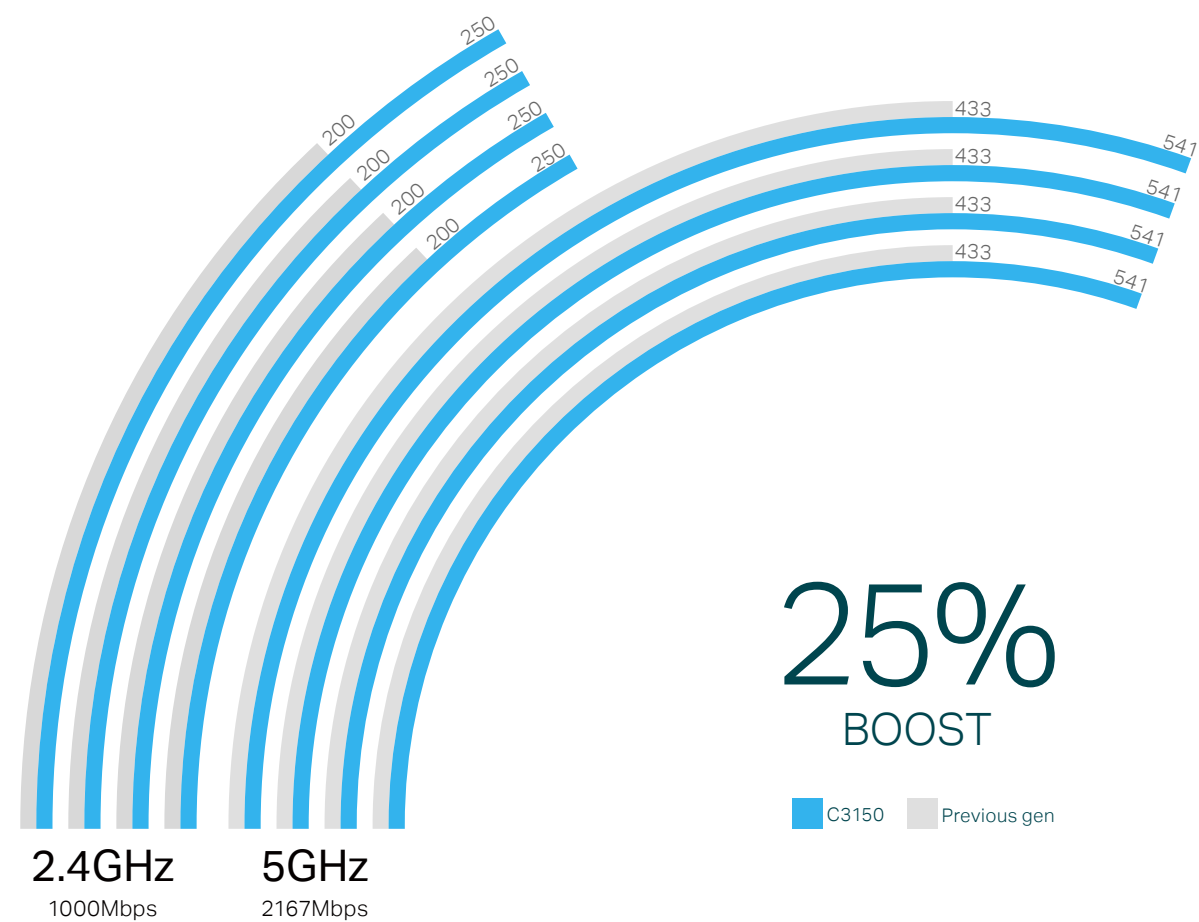

AC 3150 Wireless MU-MIMO Gigabit Router

The Next Wave 11ac
4-Stream Router

Archer C3150

Highlights

NitroQAM™* and 4-Stream for Maximum Wi-Fi Speed

Break the Wi-Fi speed limit of previous generation routers with NitroQAM™ and 4-stream technology powered by Broadcom, achieving speeds of 1000Mbps on the 2.4GHz band and 2167Mbps on the 5GHz band.

MU-MIMO for 4× Faster Connections

MU-MIMO technology serves up to four devices at once, reducing wait time, increasing Wi-Fi throughput for every device, and making each stream more efficient.

Highlights

Smart Connect for Better Connections

Smart Connect technology surveys the Wi-Fi environment to intelligently assign devices to the best available band, balancing the network load to give each device optimized connection and throughput.