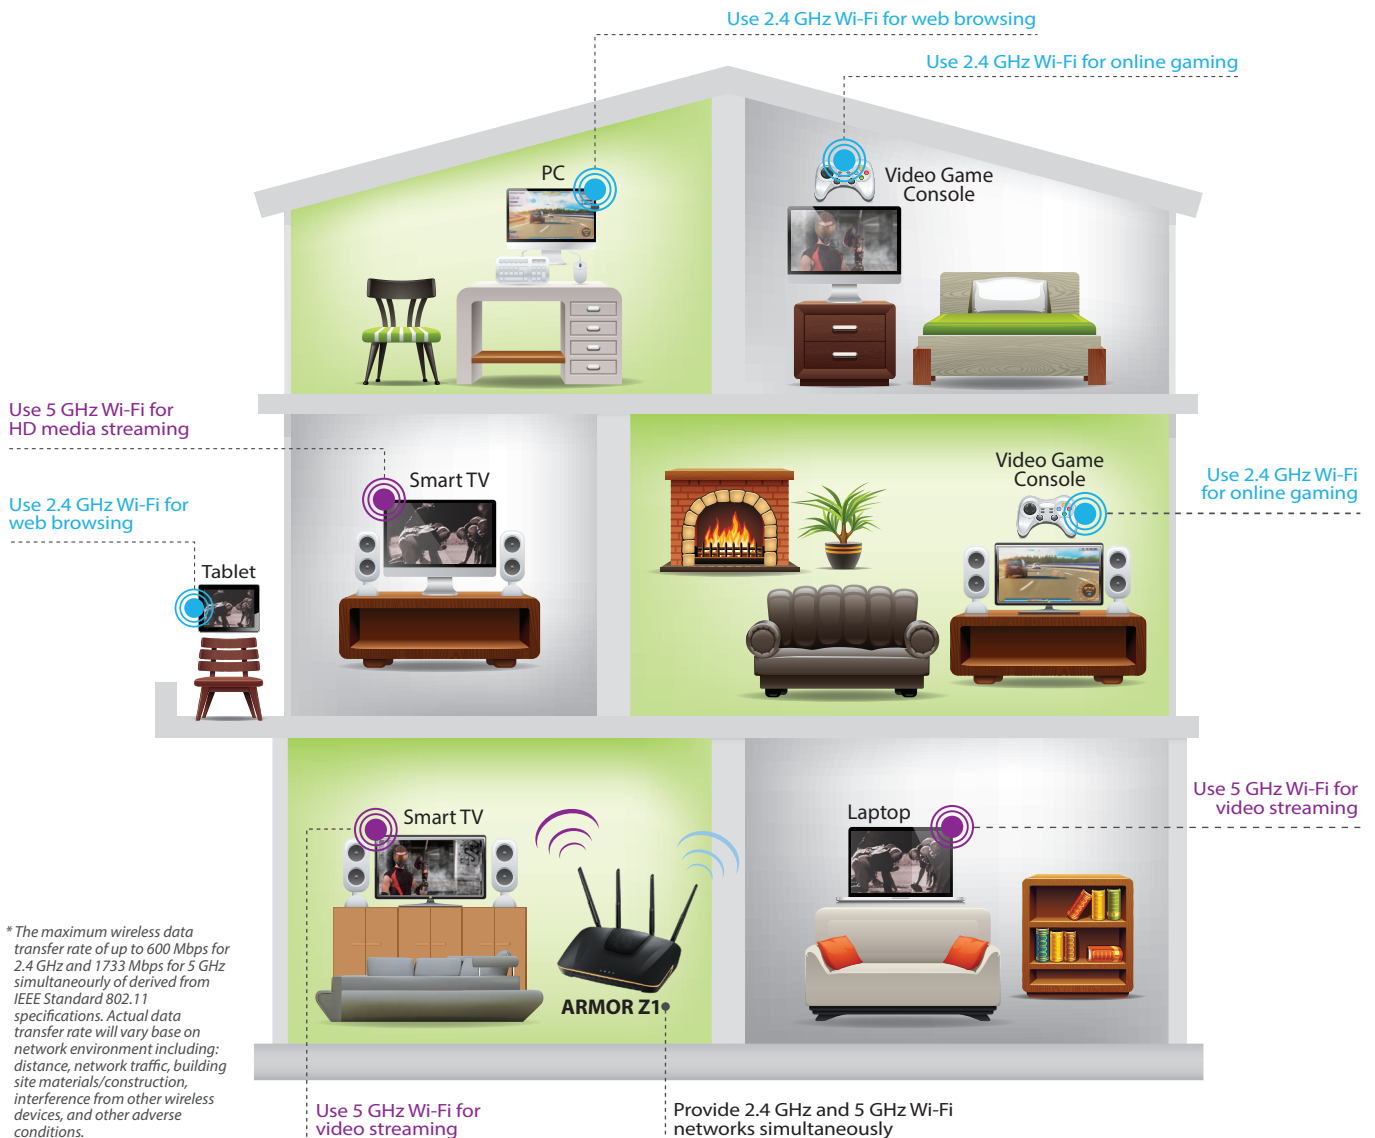

Application Diagram

Whole Home Coverage

2.4 GHz

Get wide Wi-Fi network coverage for your basic Internet needs including web browsing, social networking, and/or backing up your digital media.

5 GHz

Experience interference free Wi-Fi network with smoother HD video streaming and lag free online gaming sessions.