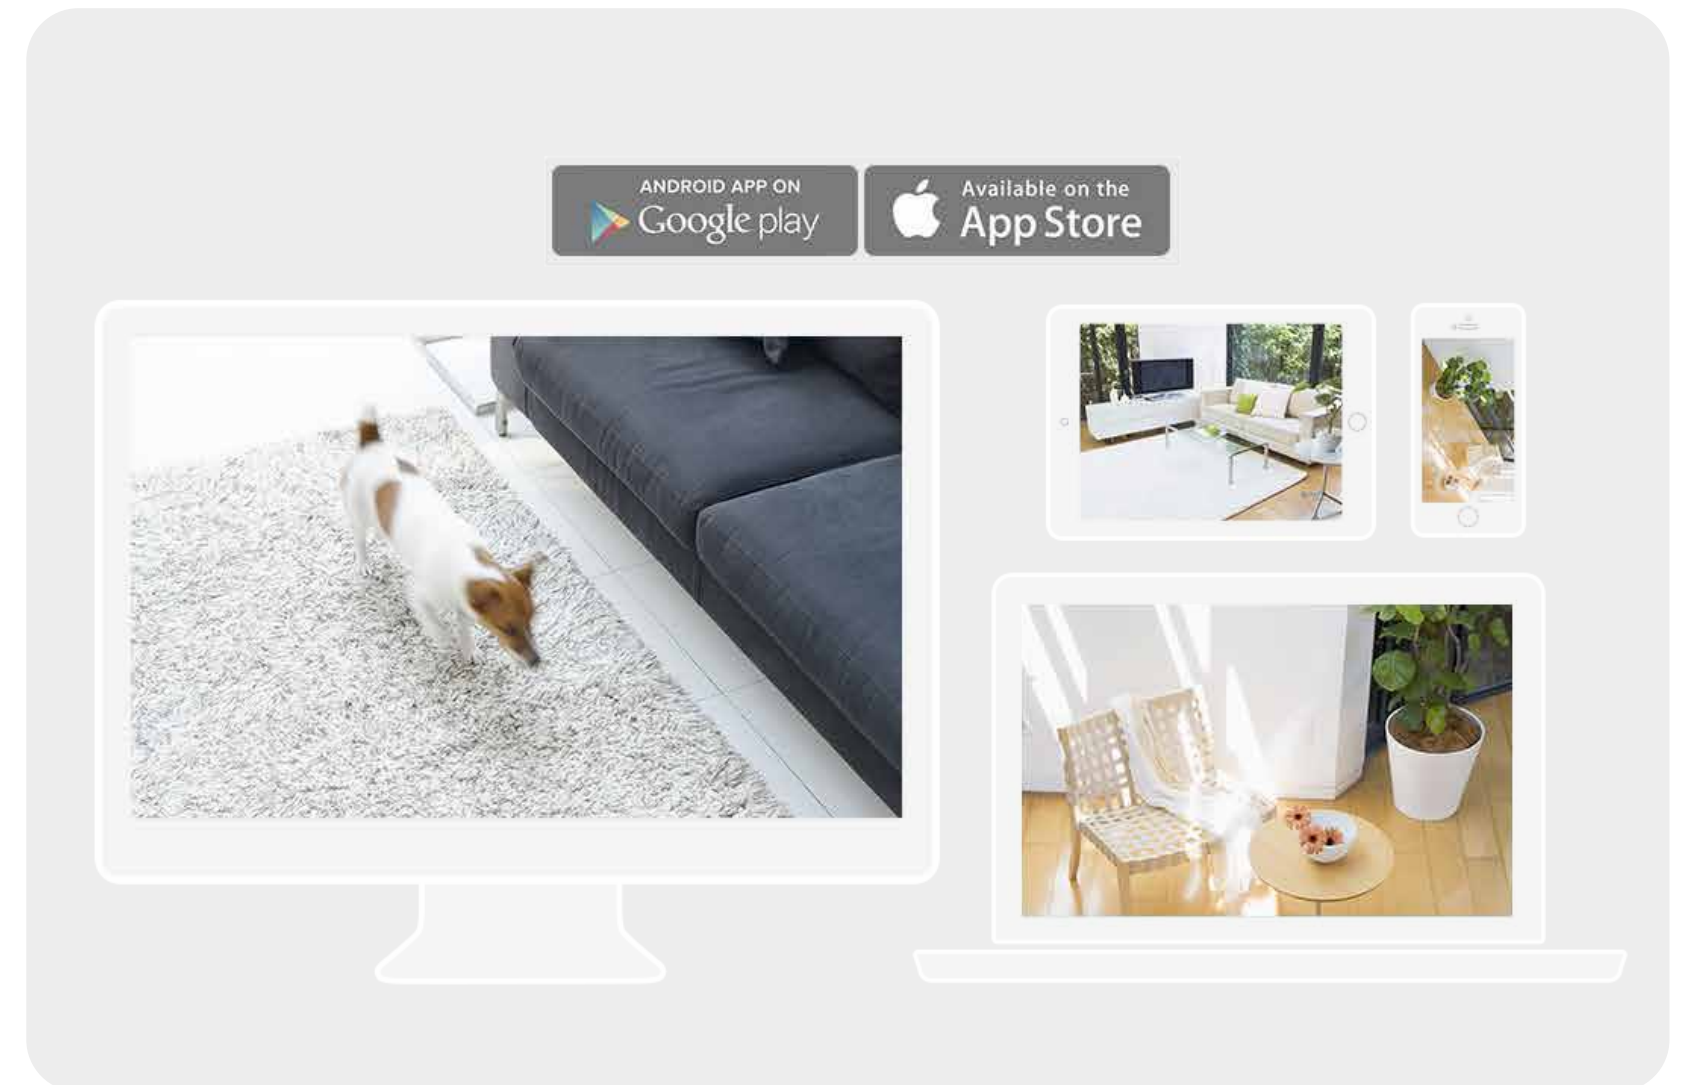

Uses

- **Secure Your Lifestyle** – The cloud camera helps you to keep in touch with what matters most, giving you a peace of mind, both at home and in the office.
- **Live Video** – Check up on what's happening live with high-quality HD videos on your smartphone, tablet or computer from anywhere.
- **Communicate with Ease** – Connect with your family instantly with 2-way communication.
- **Multi-user Access** – Invite and share your camera access with family and friends.
- **SD Card Storage** – The integrated Micro SD Card slot supports up to 32GB storage.

Anywhere, Anytime Access

The tpCamera app and tplinkcloud.com web portal let you monitor events, record videos, and snap pictures wherever you have an Internet connection. Make sure everything's OK and never miss a special moment, even when you're not on the scene.