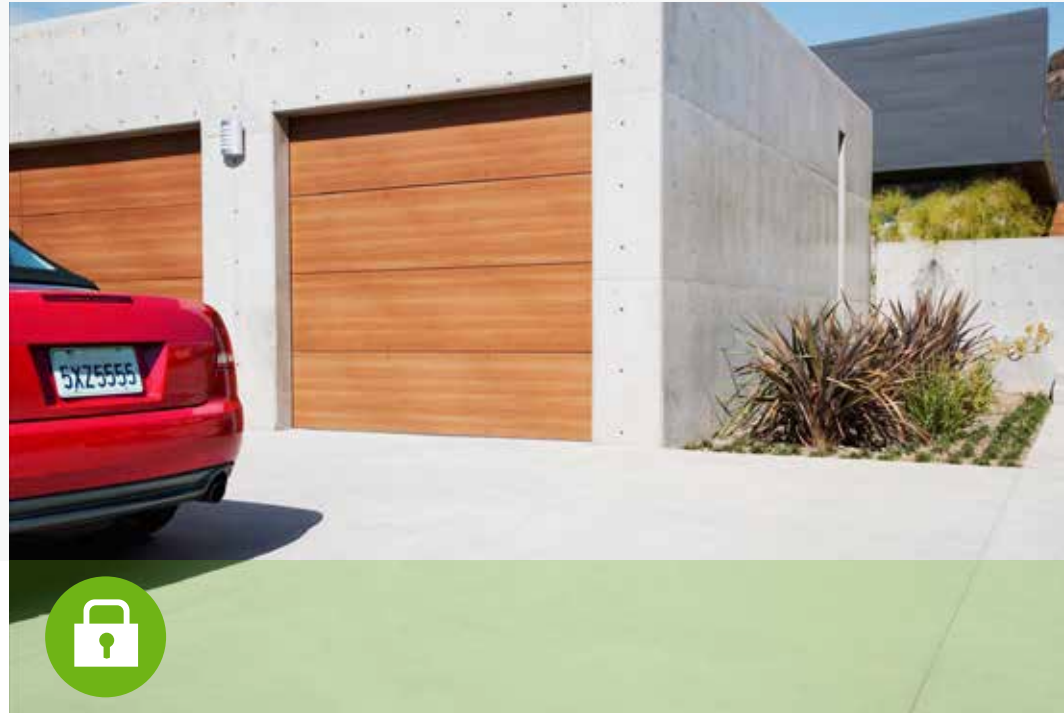

Features

Security

- **Instant Alert With App and Email Notifications** – Immediately notifies you via the app and email when something is up, keeping you and your family aware of what's going on.
- **Encrypted Video Data** – The camera's encrypted video data adds an extra layer of security to your monitoring.