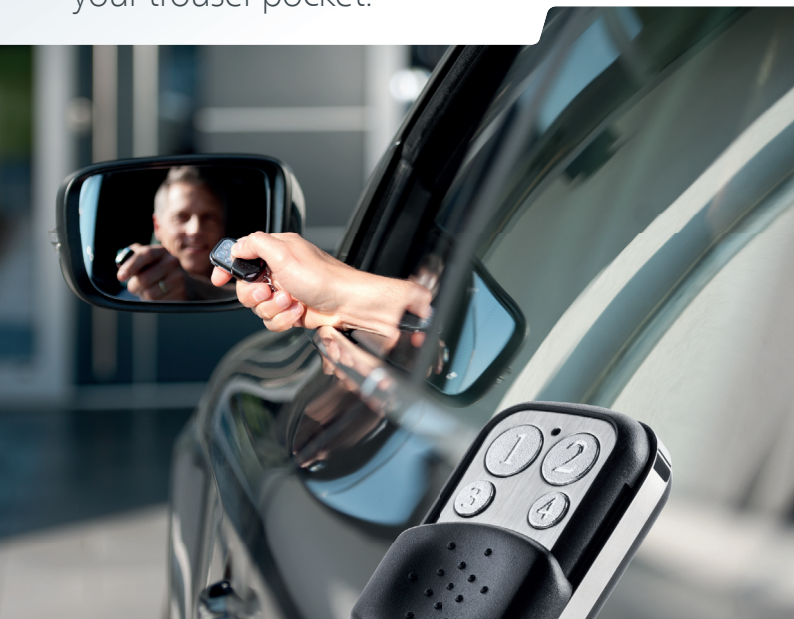

# Remote control

The smart home controller for  
your trouser pocket.

With the **devolo remote control**, you always have your smart home on hand. Whether you want to switch your device groups on or off at the touch of a button or transfer your entire house to night mode – the devolo remote control makes it possible.

#### Product features:

- Four programmable buttons for operating selected Home Control components, e.g. switching all lighting on/off or switching the heat on/off.
- Easily control individual Home Control components, groups or scenarios at the touch of a button.
- As compact and lightweight as a small car key.
- Control your Smart Home from a distance of up to 100 metres (328 ft.).
- Protection against unintentionally pressing a button.
- Easily programmable via an app or on the computer.
- Child-safety features can be activated.
- Individually expandable at any time with other devolo Home Control components.
- Future-proof thanks to standardised Z-Wave® wireless technology.
- 3-year manufacturer's warranty.