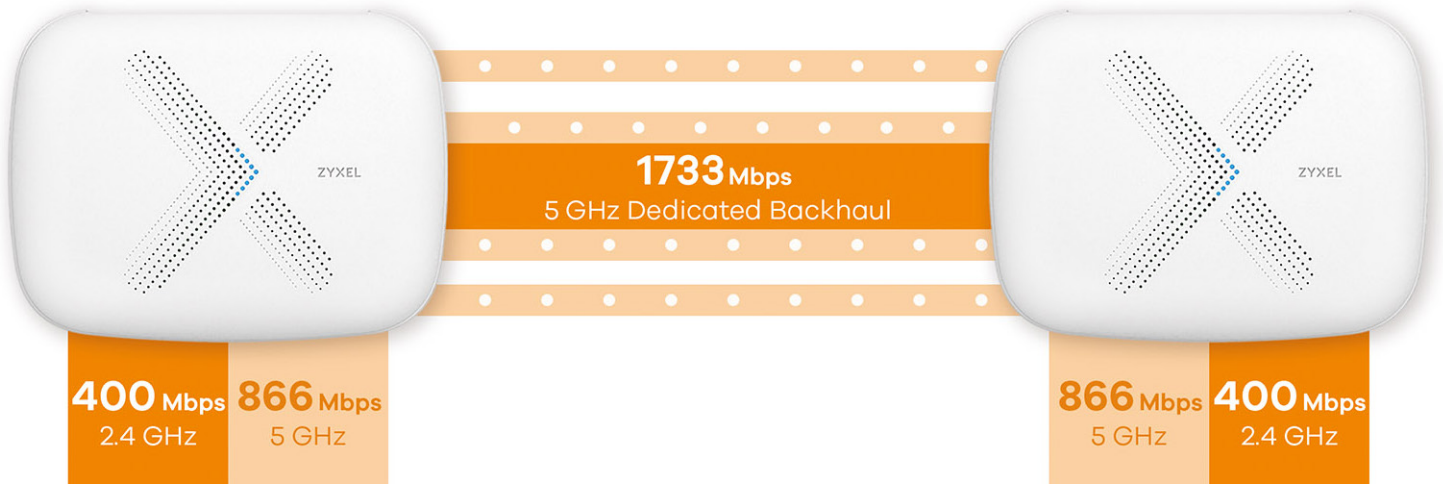

Automatically connects to the fastest path

Support Amazon Alexa Voice Control

Benefits

More coverage. More speed.

Multy provides one of the best wireless networking experiences—in both speed and coverage. Powered with a Tri-Band wireless system, Multy delivers maximum wireless speed through its dedicated 5 GHz connection (between nodes), and broadcasts with 2.4 GHz and 5 GHz WiFi network.

Automatically connects to the fastest path

No matter where you are in the home, the Zyxel Multy X connects to the closest Multy X unit for faster wireless connection while gaining stronger signal connection for better reliability.

Get the full Internet speed you deserve

Powered with a Tri-Band wireless system, Multy can deliver maximum wireless speed through its dedicated 5 GHz backhaul between Multy nodes. This creates a single, powerful wireless network that not only delivers better coverage, but also fast wireless connection.