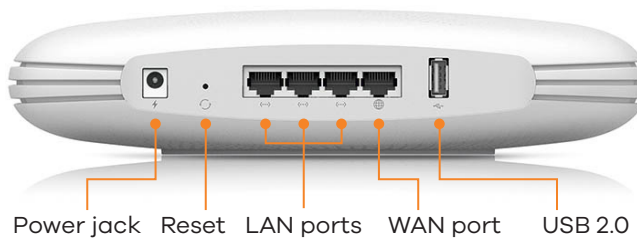

Physical Specifications

- Item dimensions (WxDxH):
  236 x 178 x 51.5 mm (9.3" x 7.0" x 2.0")
- Item weight: 860g (1.96 lb.)
- Packing dimensions (WxDxH):
  339 x 71 x 215 mm (13.4" x 2.8" x 8.5")
- Packing weight: 1790g (3.95 lb.)

Environmental Specifications

Operating Environment

- Temperature:
  0°C to 40°C (32°F to 104°F)
- Humidity:
  10% to 90% (Non-condensing)

Storage Environment

- Temperature:
  -30°C to 70°C (-22°F to 158°F)
- Humidity:
  10% to 95% (Non-condensing)

Certifications

- Safety: CE-LVD
- EMC: CE, FCC

Package Contents (per unit)

- Multy X
- Power adapter
- Ethernet cable
- Quick start guide

* The maximum wireless data transfer rates of up to 400 Mbps at 2.4 GHz and 866/1733 Mbps at 5 GHz in simultaneous transmission are derived from the IEEE Standard 802.11 specifications. Actual data transfer rates may vary from network conditions including: distance, network traffics, building site material/construction, interference from other wireless devices and other adverse factors.

Rear Panel

Download App

Q Zyxel Multy

For more product information, visit us on the web at www.zyxel.com

Copyright © 2017 Zyxel Communications Corp. All rights reserved. Zyxel, Zyxel logo are registered trademarks of Zyxel Communications Corp. All other brands, product names, or trademarks mentioned are the property of their respective owners. All specifications are subject to change without notice.

Datasheet **Multy X**

5-100-00117008

10/17