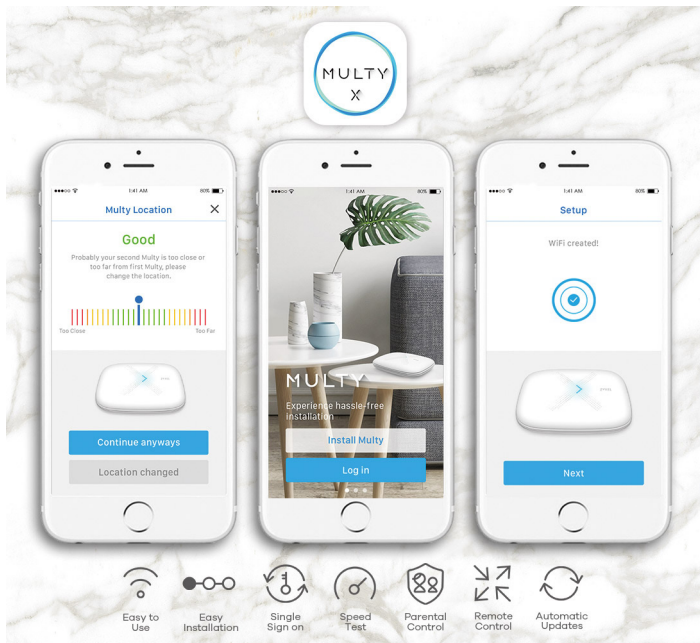

Tri-Band WiFi system bring strong WiFi signals to every corner of your house

Exceptional WiFi coverage throughout your home

Experience hassle-free installation via Multy X app

Unified WiFi name & password

Automatically connects to the fastest path

Support Amazon Alexa Voice Control

Benefits

More coverage. More speed.

Multy provides one of the best wireless networking experiences—in both speed and coverage. Powered with a Tri-Band wireless system, Multy delivers maximum wireless speed through its dedicated 5 GHz connection (between nodes), and broadcasts with 2.4 GHz and 5 GHz WiFi network.

Experience hassle-free installation

Multy X app provides visual setup guide and ensuring that you get connected without the complications of knowing technical network information and opening a browser.

Automatically connects to the fastest path

No matter where you are in the home, the Zyxel Multy X connects to the closest Multy X unit for faster wireless connection while gaining stronger signal connection for better reliability.