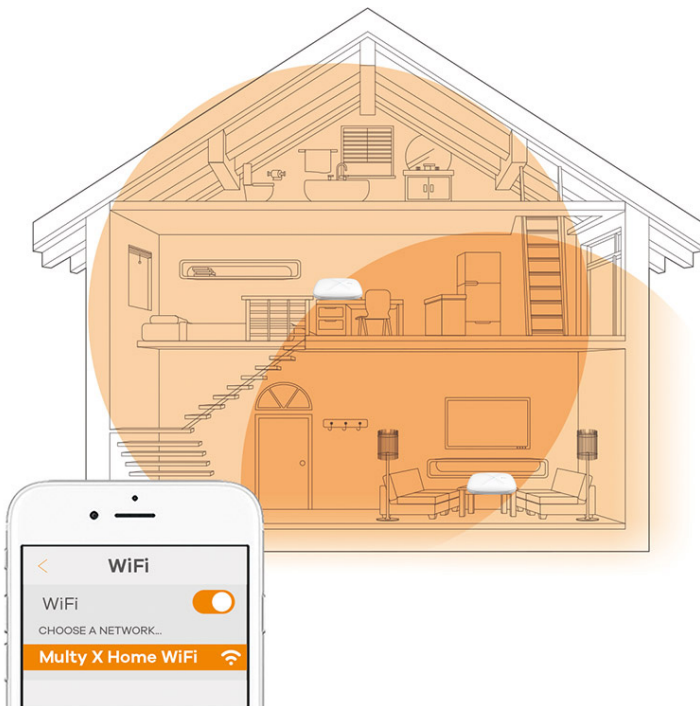

Experience hassle-free installation

Multy X app provides visual setup guide and ensuring that you get connected without the complications of knowing technical network information and opening a browser.

Automatically connects to the fastest path

No matter where you are in the home, the Zyxel Multy X connects to the closest Multy X unit for faster wireless connection while gaining stronger signal connection for better reliability.

Get the full Internet speed you deserve

Powered with a Tri-Band wireless system, Multy can deliver maximum wireless speed through its dedicated 5 GHz backhaul between Multy nodes. This creates a single, powerful wireless network that not only delivers better coverage, but also fast wireless connection.

Unified WiFi name and password

Multy creates a single wireless network name and password, allowing you to roam, work and play freely throughout your home. Leaving one room? No problem. No need to input the name and password for another extender—Multy lets you roam, and stay connected with ease.