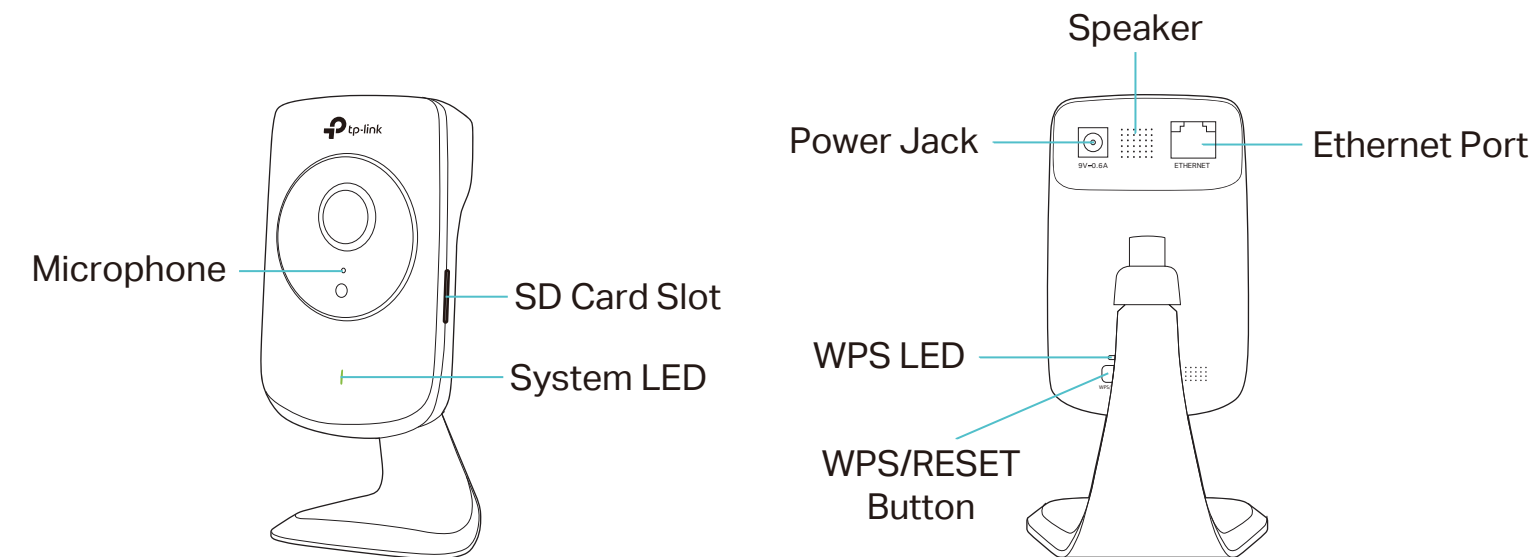

NC260 is your trusty companion that provides a complete home and office monitoring in high definition, keeping you in touch with what matters most.

Anywhere, Anytime Access

The tpCamera app and tplinkcloud.com web portal let you monitor events, record videos, and snap pictures wherever you have an internet connection. Make sure everything's OK and never miss a special moment, even when you're not on the scene.

Alarm and Event Management

- Input Trigger: Motion/Sound detection
- Notification Method: E-mail, App notification, FTP
- Detection Settings:
 - Configurable hot zone
 - Adjustable sensitivity
 - Store to Micro SD card

Specifications

Hardware

- Power Connector: DC power jack
- Ethernet: RJ-45 for Ethernet 10/100 Base-T
- Button: WPS/RESET button
- LED: System LED, WPS LED
- External Storage: Micro SD card slot
- External Power Supply: 9V 0.6A DC, Max 5.4W
- Dimensions (W x D x H): 2.98 x 2.69 x 5.29 in. (75.7 x 68.4 x 134.4 mm)