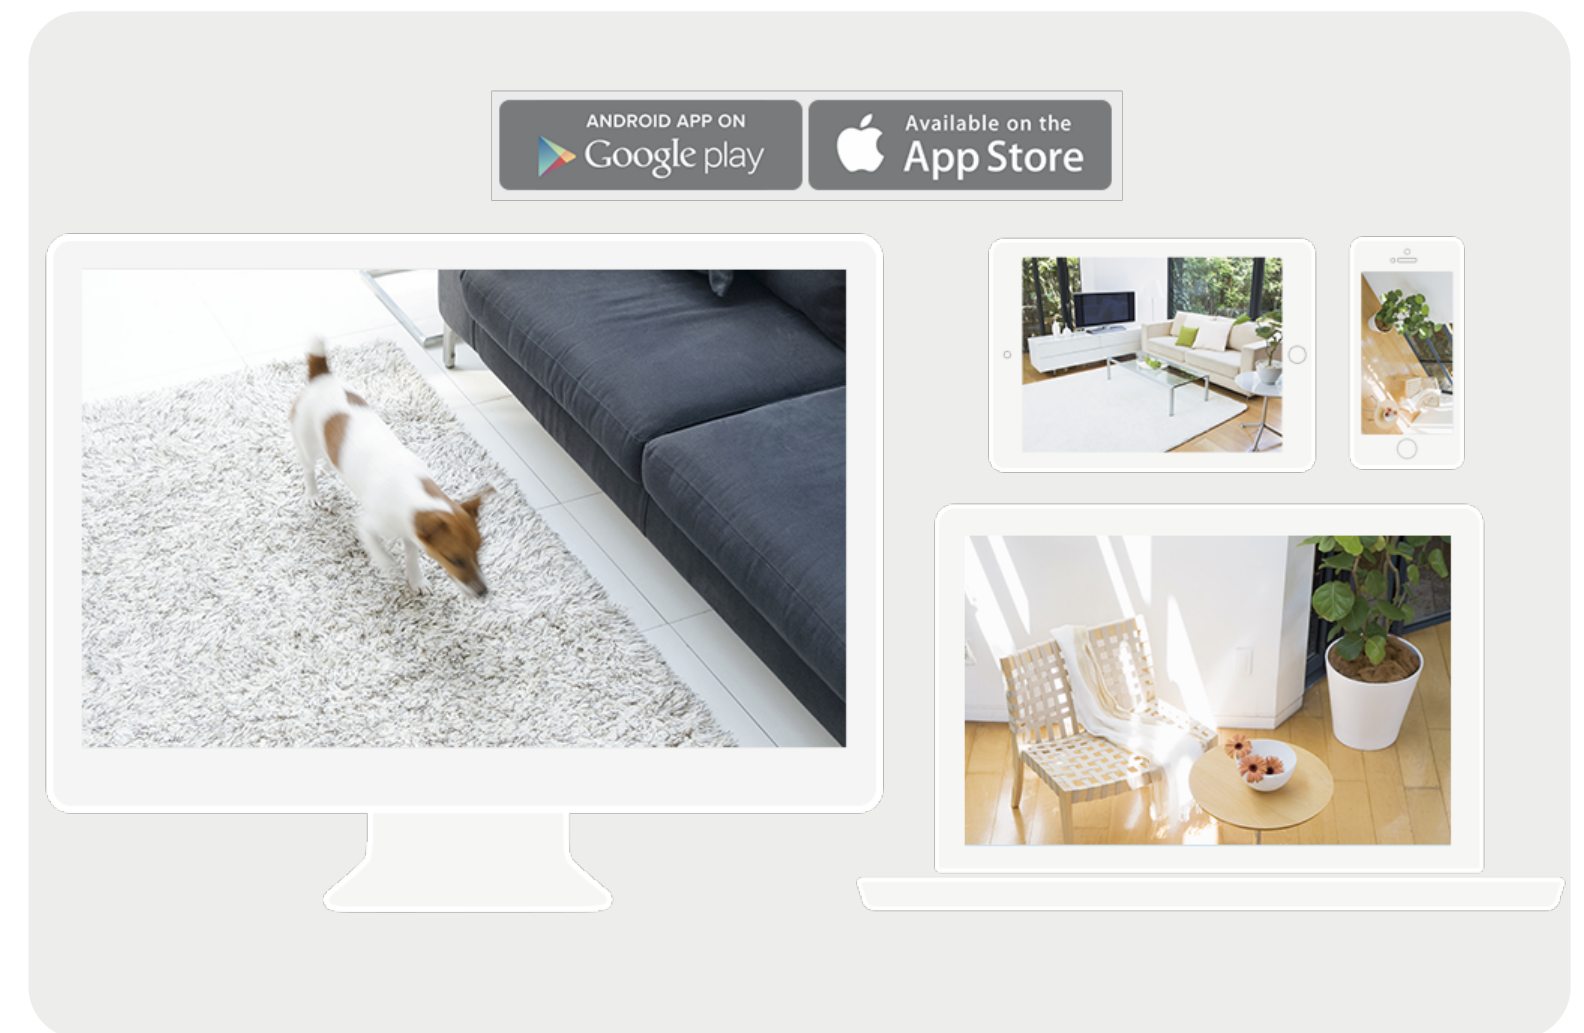

HD Day/Night Wi-Fi Camera

Integrated Micro SD Slot

NC260

Night
Vision

Motion
Detection

2-Way
Audio

Highlights

Stay Connected and Secure

NC260 is your trusty companion that provides a complete home and office monitoring in high definition, keeping you in touch with what matters most.

Anywhere, Anytime Access

The tpCamera app and tplinkcloud.com web portal let you monitor events, record videos, and snap pictures wherever you have an internet connection. Make sure everything's OK and never miss a special moment, even when you're not on the scene.

Multiple Applications

- Secure Your Lifestyle – The Wi-Fi camera helps you to keep in touch with what matters most, giving you a peace of mind, both at home and in the office
- Live Video – Check up on what's happening with high-quality HD live videos on your smartphone, tablet or computer from anywhere
- Communicate with Ease – Connect with your family instantly with 2-way communication
- Multi-user Access – Invite and share your camera access with family and friends
- Micro SD Card Storage – Save your videos and images easily thanks to an integrated Micro SD slot