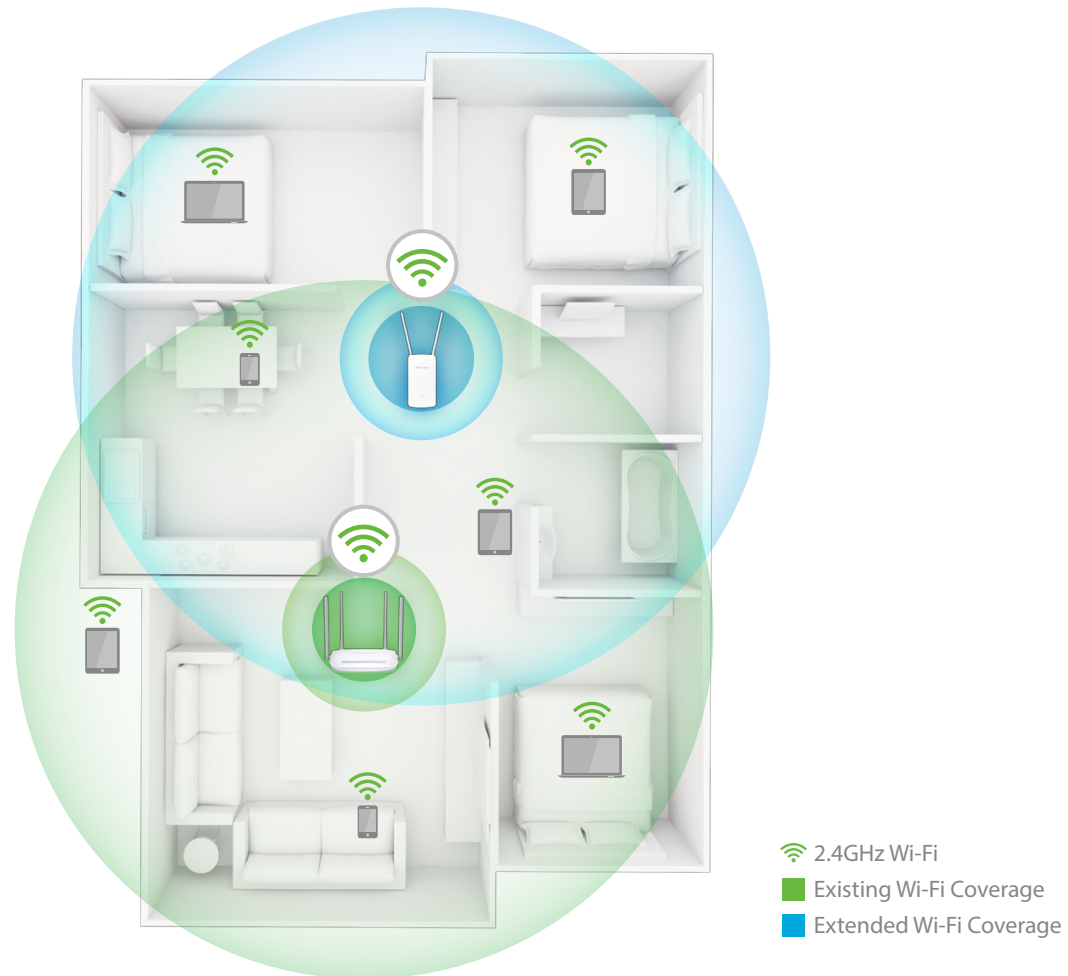

300Mbps Wi-Fi Range Extender

Model: MW300RE

// Highlights

- Adjustable Antennas – Dual external antennas create a stable Wi-Fi connection
- Signal Indicator – Multicolor LED helps you to find the right location for your range extender for the best Wi-Fi extension
- Easy Two-Touch Setup – Press the WPS button on your router and the WPS button on your extender to expand your Wi-Fi coverage in seconds

// Expand Your Wi-Fi Wherever You Need

The MW300RE wall-mounted range extender is designed for flexible placement and easy extension of the existing Wi-Fi router's coverage so you can finally eliminate Wi-Fi dead zones from your home.

// Connections

The MW300RE boosts your existing Wi-Fi range and delivers fast wireless speed in hard-to-reach area, providing reliable connections for smartphones, tablets, laptops and other wireless-enabled devices.