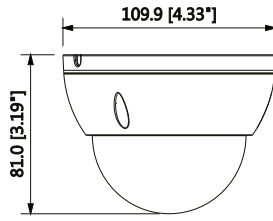

**Construction**

Casing	Metal
Dimensions	Φ109.9 mm × 81 mm (4.33" x 3.19")
Net Weight	0.34 Kg (0.75lb)
Gross Weight	0.47 Kg (1.04lb)

Accessories (optional)

**PFA136**  
Junction Box

**PFB203W**  
Wall Mount

**PFA152**  
Pole Mount

Dimensions (mm/inch)

Junction Mount	Pole Mount
<b>PFA136</b>	<b>PFB203W + PFA152</b>
<b>MountWall</b>	
<b>PFB203W</b>	