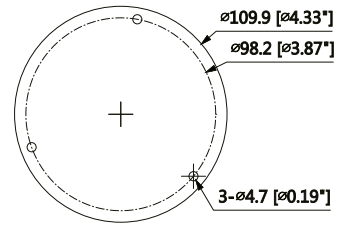

Accessories (optional)

Dimensions (mm/inch)

Junction Mount	Pole Mount
PFA136	PFB203W + PFA152
MountWall	
PFB203W